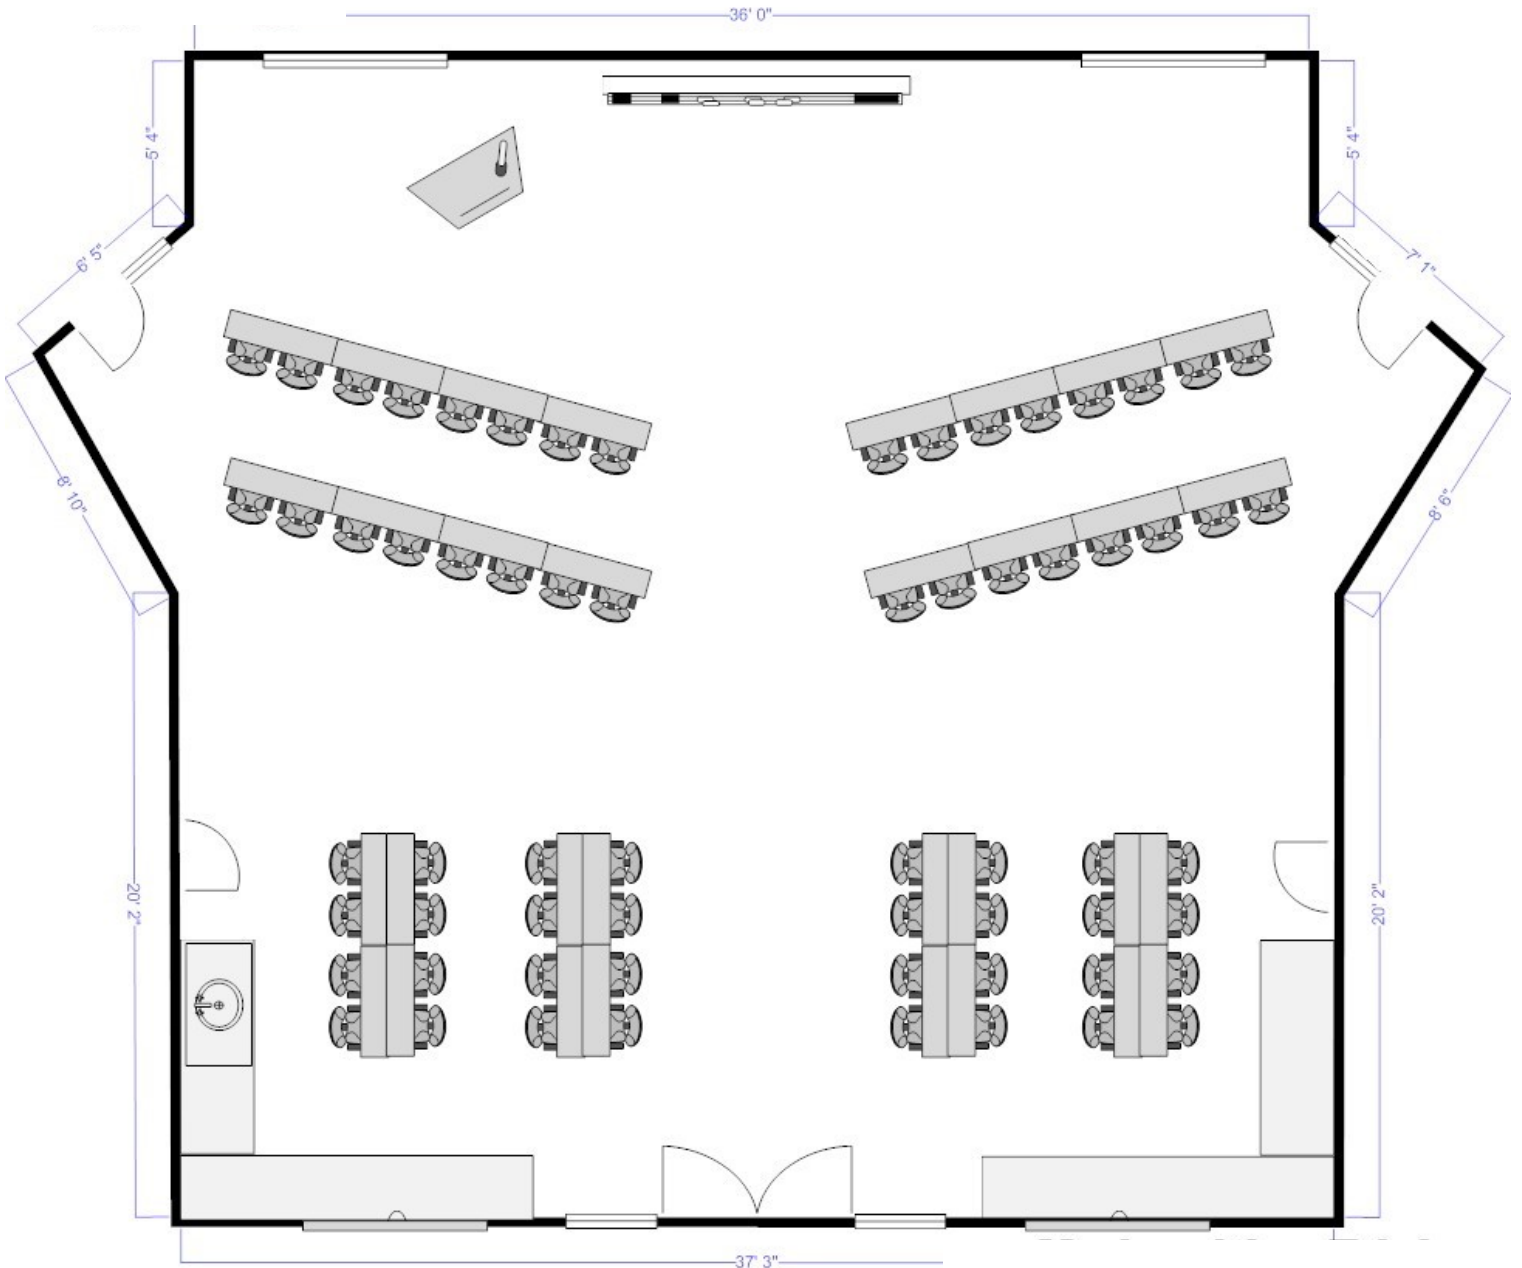

Traditional Classroom Chevron

Seats up to 68

Classroom & Pod Mix

Good for breakout sessions of 32 or less

Traditional U-Shape

This set-up seats 24