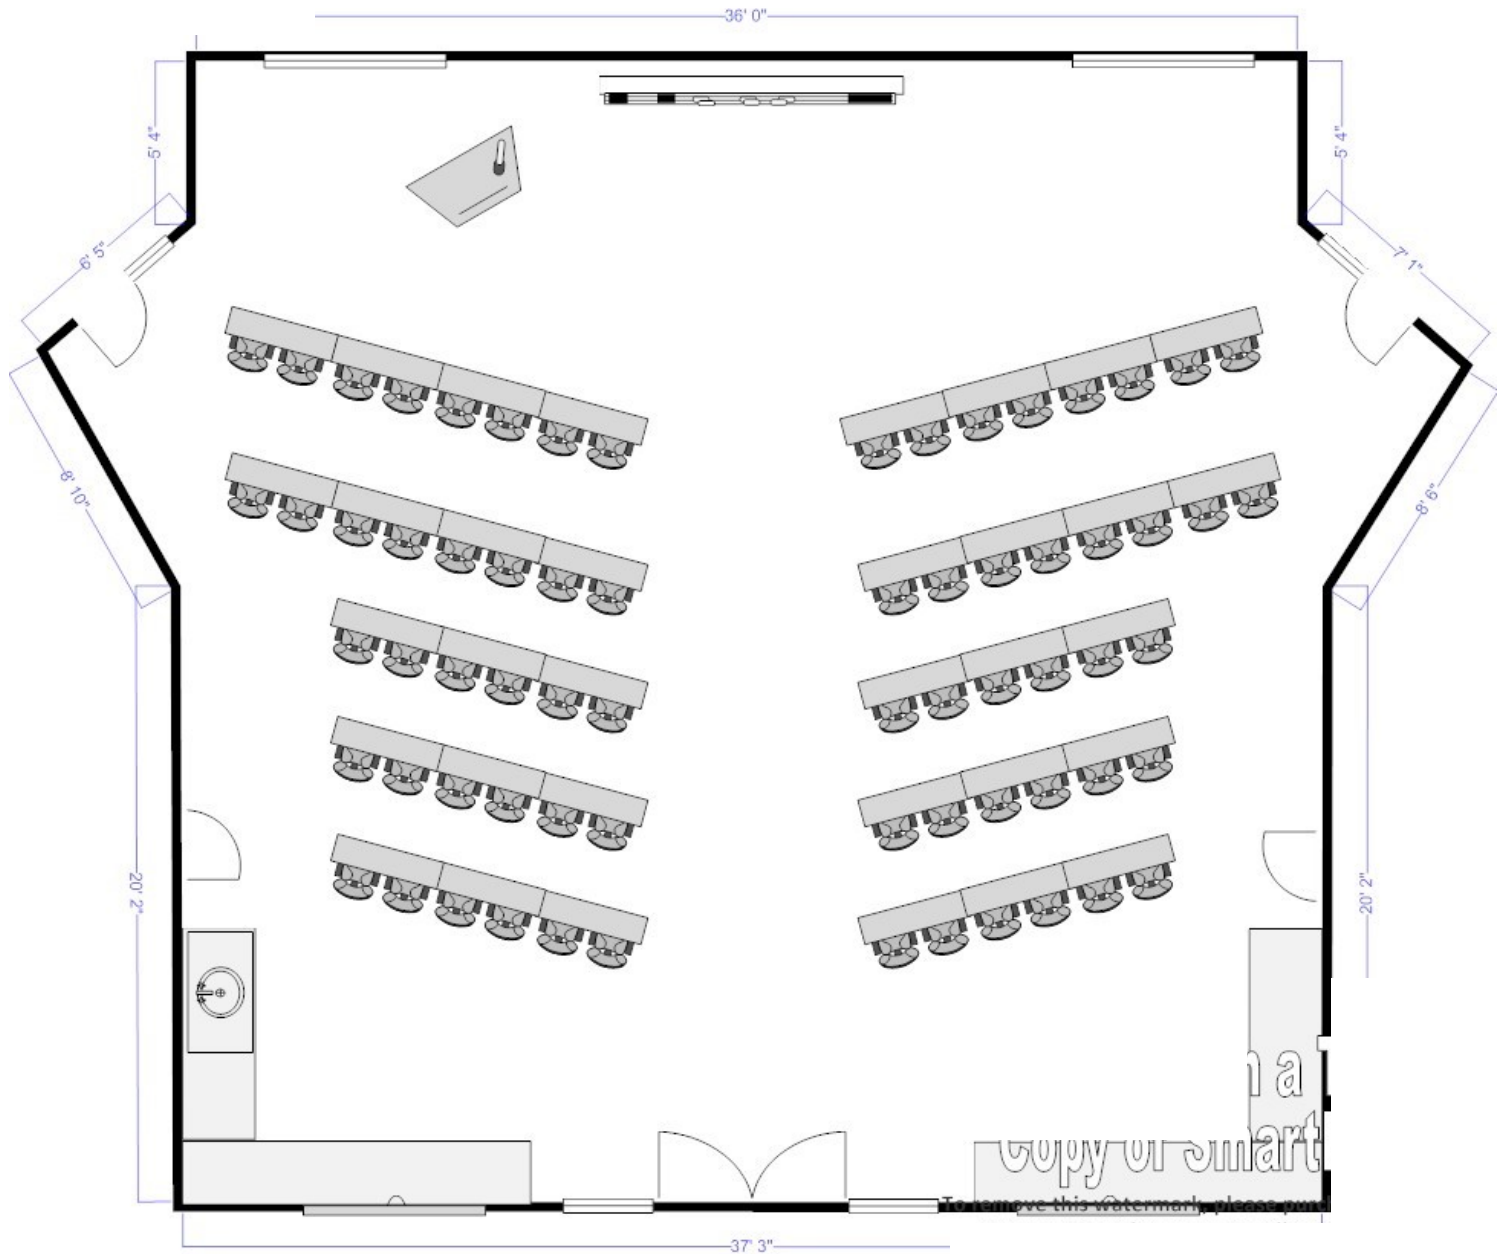

Traditional Classroom Chevron

Seats up to 68

Classroom & Pod Mix

Good for breakout sessions of 32 or less

Traditional U-Shape

This set-up seats 24